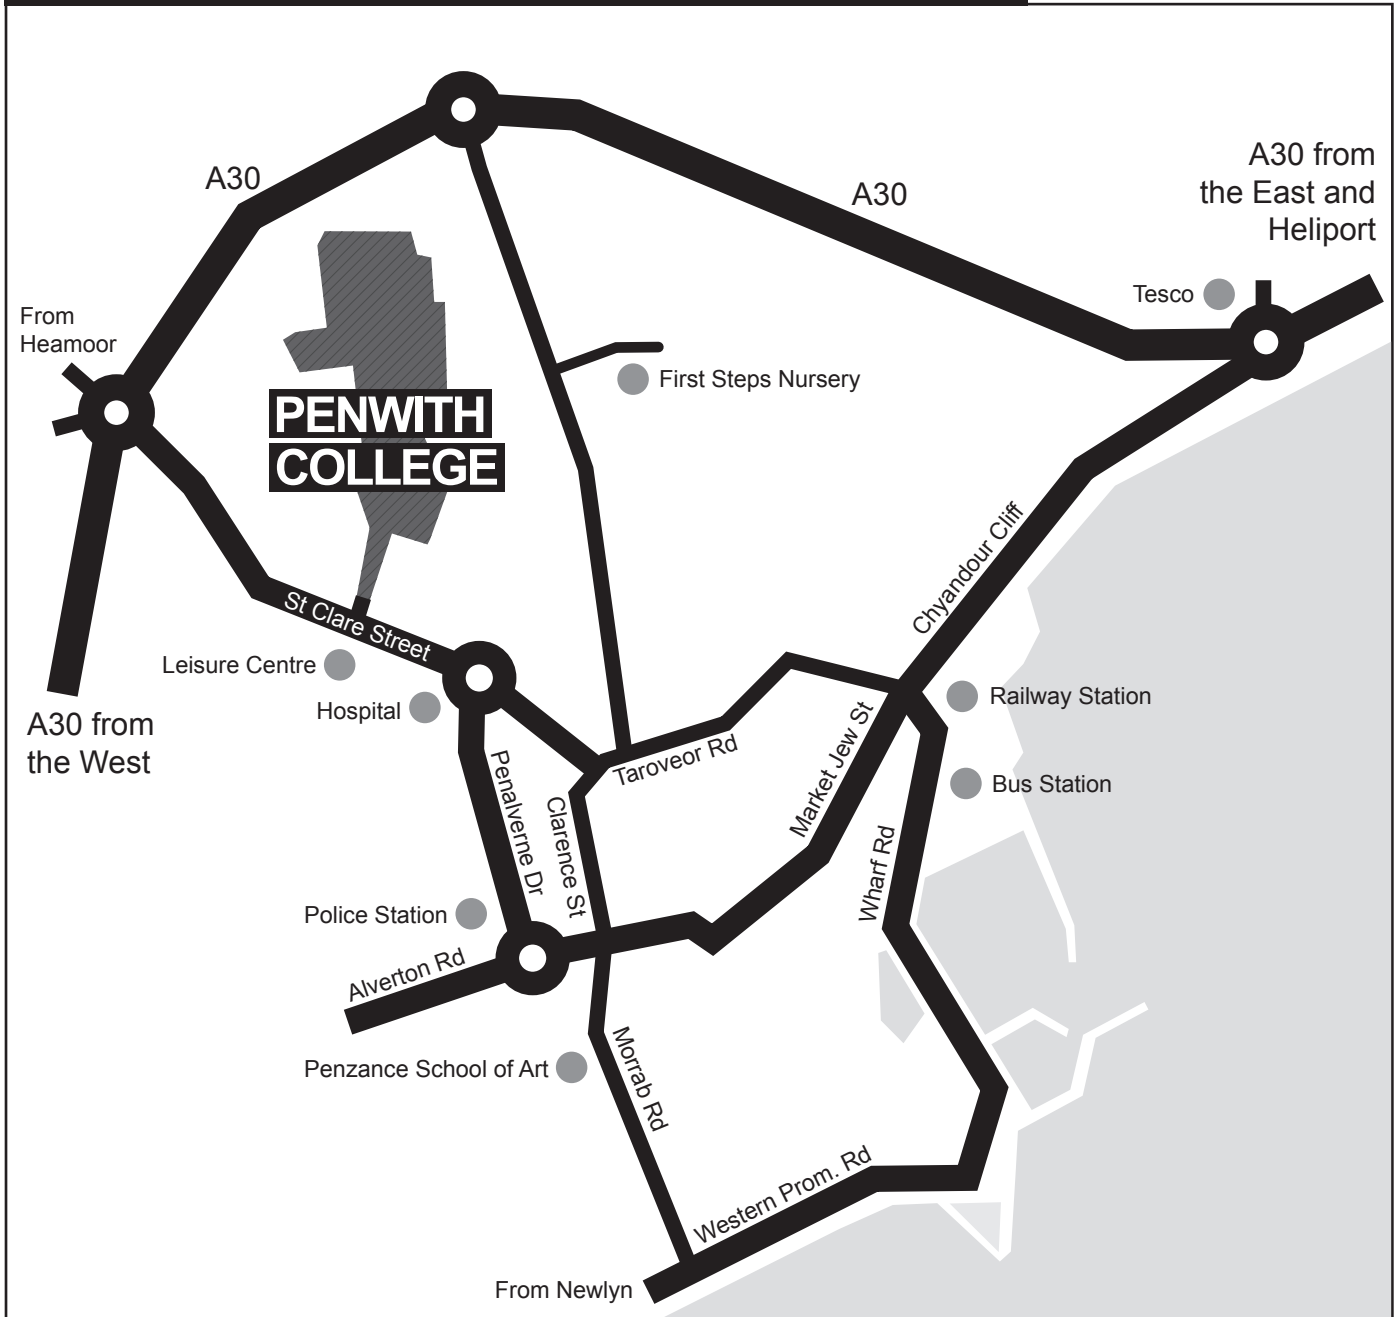

PENWITH COLLEGE

PART OF TRURO AND PENWITH COLLEGE

HOW TO FIND US

Penwith College

St Clare Street, Penzance, Cornwall TR18 2SA

t: 01736 335000

e: enquiry@truro-penwith.ac.uk