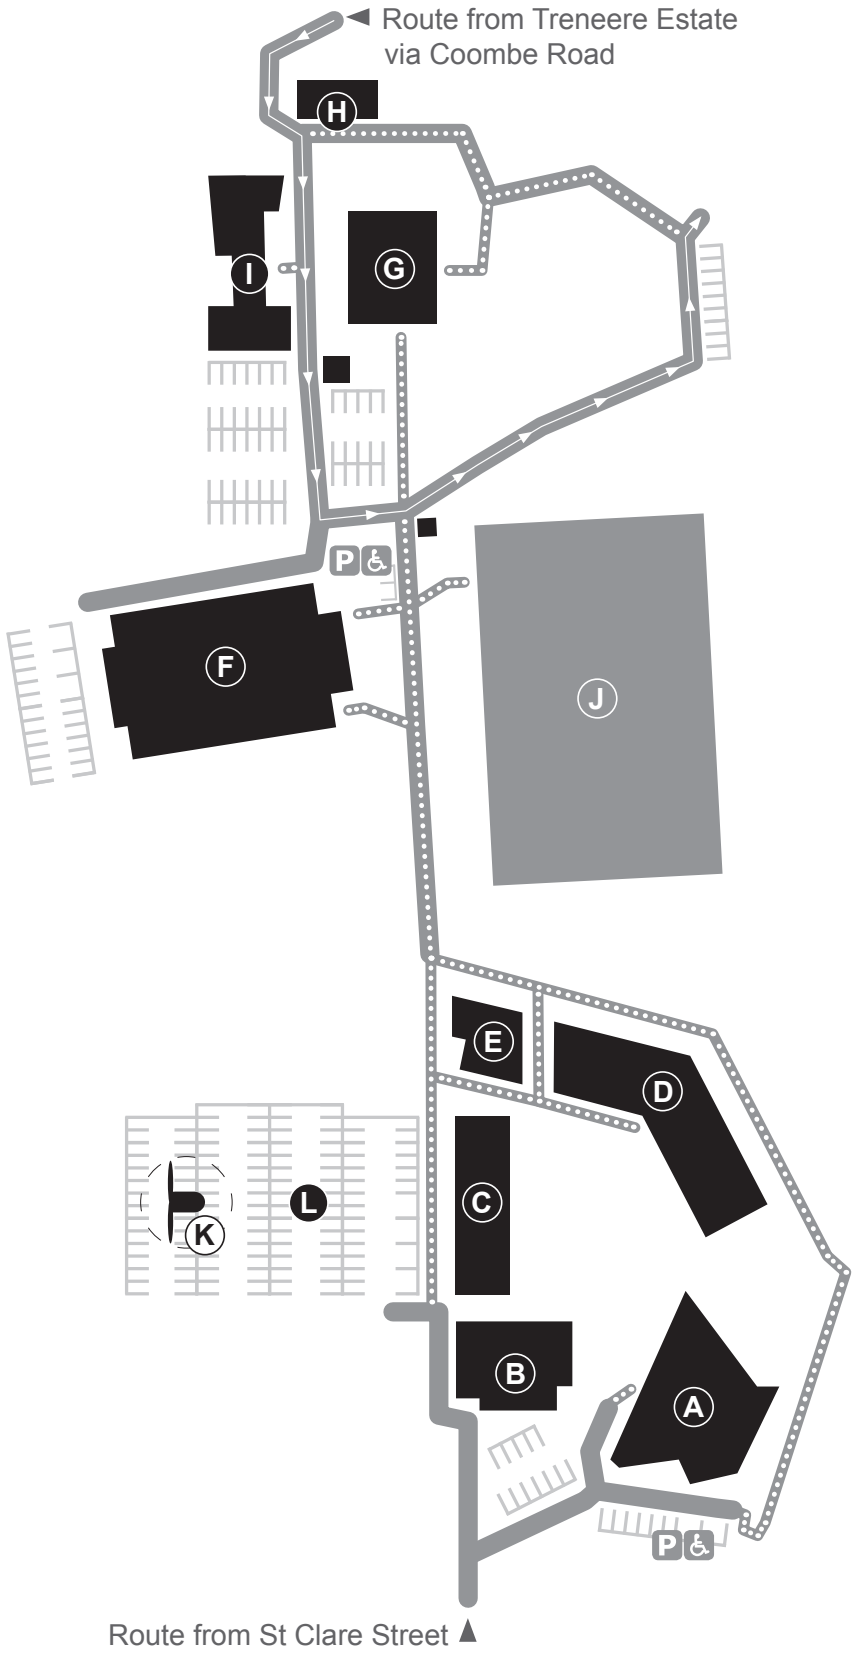

# PENWITH COLLEGE

PART OF TRURO AND PENWITH COLLEGE

- A** Zennor
- B** Nanjizal
- C** Sennen
- D** Gwenvor
- E** Lamorna
- F** Porthcurno
- G** Treneere Manor
- H** Halldrine
- I** Penberth
  
- J** Synthetic pitch
- K** Wind Turbine
- L** Main car park

- Pedestrian route
- Vehicular route
- One Way vehicular route
- Parking
- Disabled Parking

# CAMPUS MAP